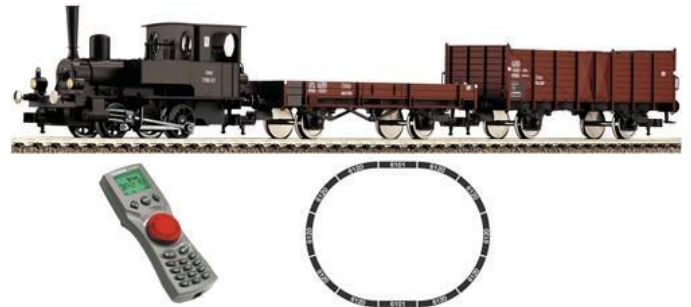

FLEISCHMANN

Part Number: 481702

Scale: HO Scale

Description: Swiss Private Railway Analog Rack & Pinion Railway Starter Set

Included: Electric rack-and-pinion locomotive, two 2nd class passenger coaches and a gondola wagon, oval track and sections of rack pieces to place between the rails, analog PLUX16 ready controller, UK power supply and track connection cables.

Part Number: 631582

Scale: HO Scale

Description: OBB Rh788 Digital Freight Starter Set

Included: Digital Rh788 tank locomotive, two open wagons, transformer, amplifier, oval track

Part Number: 631781

Scale: HO Scale

Description: DB Class 212 Digital Diesel Freight Starter Set

Included: Diesel locomotive Class 212, freight train of the Deutsche Bundesbahn, Epoch IV, three container wagons, transformer, amplifier, long track oval layout with radius R1 curves and an internal siding

Part Number: 931702

Scale: N Scale

Description: DBAG Analog "Inter Cargo Express" Freight Starter Set

Included: BR120 Electric locomotive, three covered wagons, large oval track with radius 1 curves and long internal siding, UK transformer, Fleischmann analogue controller with separate outputs for track and accessories.