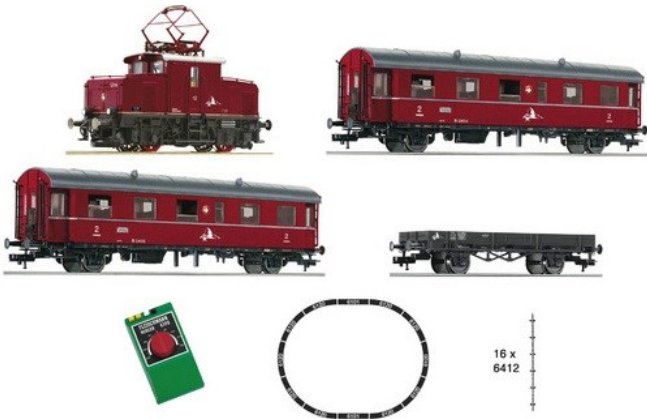

FLEISCHMANN

Part Number: 481702

Scale: HO Scale

Description: Swiss Private Railway Analog Rack & Pinion Railway Starter Set

Included: Electric rack-and-pinion locomotive, two 2nd class passenger coaches and a gondola wagon, oval track and sections of rack pieces to place between the rails, analog PLUX16 ready controller, UK power supply and track connection cables.

Part Number: 631582

Scale: HO Scale

Description: OBB Rh788 Digital Freight Starter Set

Included: Digital Rh788 tank locomotive, two open wagons, transformer, amplifier, oval track

Part Number: 631781

Scale: HO Scale

Description: DB Class 212 Digital Diesel Freight Starter Set

Included: Diesel locomotive Class 212, freight train of the Deutsche Bundesbahn, Epoch IV, three container wagons, transformer, amplifier, long track oval layout with radius R1 curves and an internal siding

Part Number: 931701

Scale: N Scale

Description: SBB Analog Diesel Class Em 4/4 Freight Starter Set

Included: Em 4/4 Diesel locomotive, three gravel wagons, large oval track with radius 1 curves and long internal siding, UK transformer, Fleischmann analogue controller with separate outputs for track and accessories.