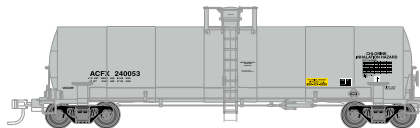

ACFX (ARIL Repaint)