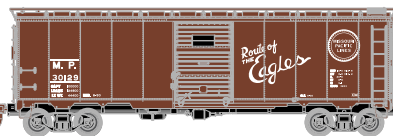

ATLAS N MASTER 1932 ARA BOX CAR

On-Line Ordering: <http://shop.atlasrr.com/d-233-dec-2015-n-scale-pre-orders.aspx>

On-Line Information: www.atlasrr.com/NFreight/n1932boxcar5.htm

Pennsylvania RR++

MP (Route of the Eagles)