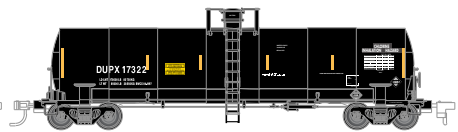

E.I. Dupont