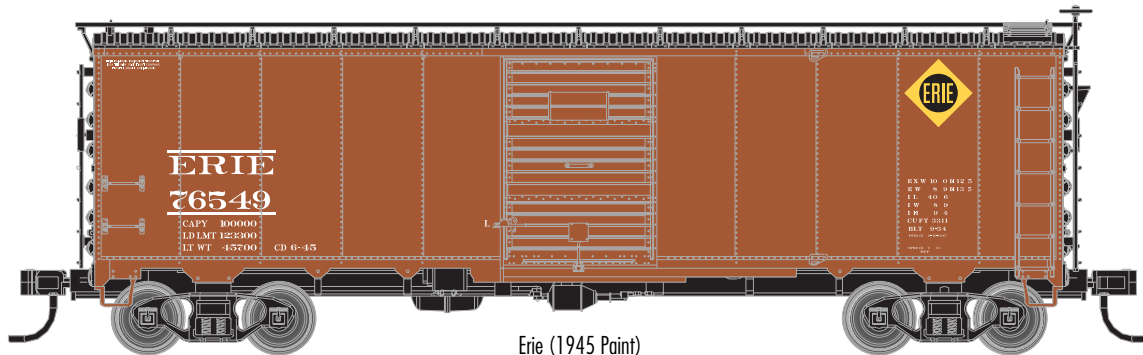

ATLAS N MASTER 1932 ARA BOX CAR

On-Line Ordering: <http://shop.atlasrr.com/d-233-dec-2015-n-scale-pre-orders.aspx>

On-Line Information: www.atlasrr.com/NFreight/n1932boxcar5.htm

Pennsylvania RR++

MP (Route of the Eagles)