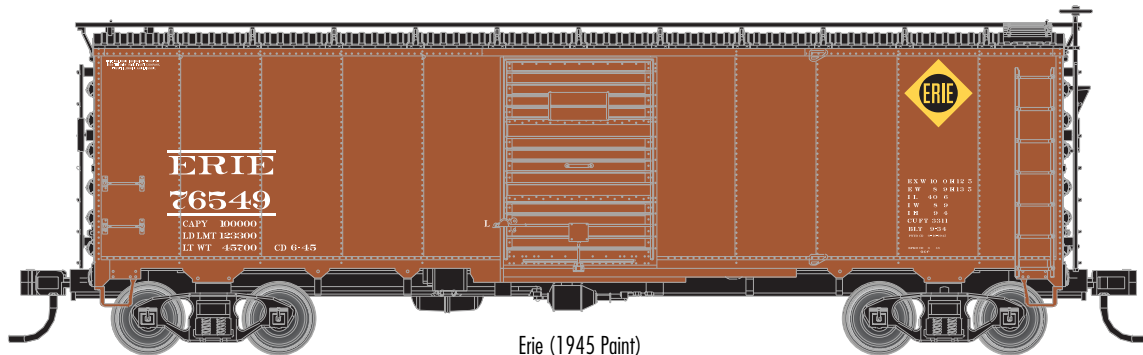

ATLAS HO MASTER 1932 ARA BOX CAR

On-Line Ordering: <http://shop.atlasrr.com/d-232-dec-2015-ho-scale-pre-orders.aspx>

On-Line Information: www.atlasrr.com/HOFreight/ho1932boxcar5.htm

Pennsylvania RR++

MP (Route of the Eagles)