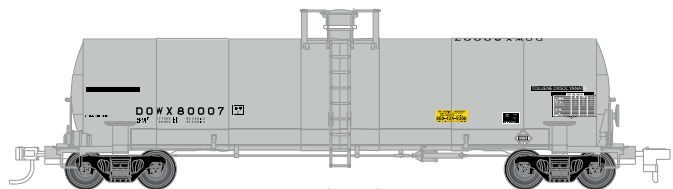

Dow Chemical †