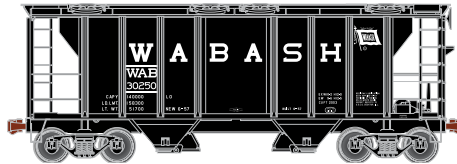

ATLAS N TRAINMAN® PS-2 COVERED HOPPER

On-Line Ordering: <http://shop.atlasrr.com/d-233-dec-2015-n-scale-pre-orders.aspx>

Wabash

On-Line Information: www.atlastrainman.com/NFreight/tmnp2.htm

ESTIMATED ARRIVAL: 2nd Quarter 2016

ORDER IN PIECES	ITEM#	DESCRIPTION	MSRP/ UNIT
	50 002 878	Undecorated	$14.95
		NEW PAINT SCHEMES	
	50 002 879	CSX* 226503	$19.95
	50 002 880	CSX* 226597	$19.95
	50 002 881	CSX* 226629	$19.95
	50 002 882	Frisco 84032	$19.95
	50 002 883	Frisco 84040	$19.95
	50 002 884	Frisco 84044	$19.95
	50 002 885	Rock Island 7220	$19.95
	50 002 886	Rock Island 7223	$19.95
	50 002 887	Rock Island 7227	$19.95
	50 002 888	Wabash 30250	$19.95
	50 002 889	Wabash 30255	$19.95
	50 002 890	Wabash 30259	$19.95
		NEW ROAD NUMBERS	
	50 002 891	New York Central* 883150	$19.95
	50 002 892	New York Central* 883175	$19.95
	50 002 893	New York Central* 883188	$19.95
	50 002 894	Santa Fe 82198	$19.95
	50 002 895	Santa Fe 82260	$19.95
	50 002 896	Santa Fe 82301	$19.95
TOTAL PIECES ORDERED			<i>*CSX Licensed Product</i>

SURPRISE ANNOUNCEMENT!

Atlas **GUARANTEES** pre-orders if placed by **FRIDAY, JANUARY 8th, 2016**. Orders placed after the guarantee date are accepted but subject to availability.

Order From Your Authorized Atlas Dealer Today!

Atlas Model Railroad Co., Inc. • 378 Florence Ave., Hillside, NJ 07205 • USA • ph: 908-687-0880 • fax: 908-687-8857 / 908-851-2550 • www.atlasrr.com • www.atlaso.com