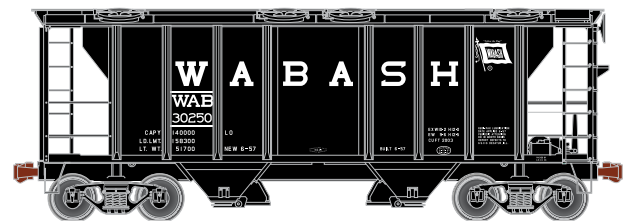

ATLAS N TRAINMAN® PS-2 COVERED HOPPER

On-Line Ordering: <http://shop.atlasrr.com/d-233-dec-2015-n-scale-pre-orders.aspx>

On-Line Information: www.atlastrainman.com/NFreight/tmmps2.htm

SURPRISE ANNOUNCEMENT!

Wabash

FEATURES:

- 50-ton friction bearing or 70-ton roller bearing(where appropriate by road name)
- Intricate brake detail
- Accumate® couplers
- Fine painting and printing

*CSX Licensed Product

NEW PAINT SCHEMES & ROAD NUMBERS!

Atlas **GUARANTEES** pre-orders if placed by **FRIDAY, JANUARY 8th, 2016**. Orders placed after the guarantee date are accepted but subject to availability.

Order From Your Authorized Atlas Dealer Today!