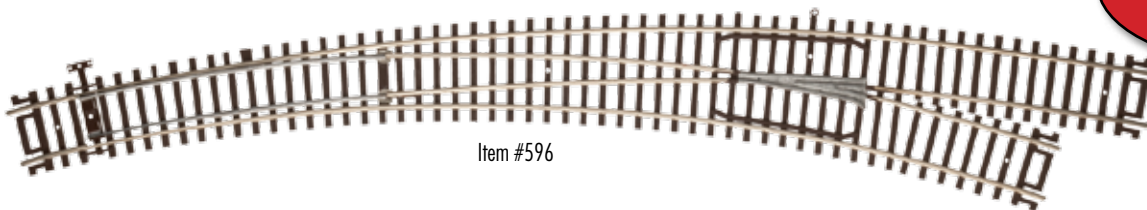

PRE-ORDER ANNOUNCEMENTS - DECEMBER 2015

GUARANTEED PRE-ORDER DUE DATE: FRIDAY JANUARY 8th, 2016

Customer Name:	Customer #:	Contact:
Phone #:	PO #:	Date:

HO CODE 83 CUSTOMLINE® CURVED TURNOUTS - NEW!

On-Line Ordering: <http://shop.atlasrr.com/d-232-dec-2015-ho-scale-pre-orders.aspx>

On-Line Information: www.atlasrr.com/Trackmisc/hocode83curvedturnout.htm

ESTIMATED ARRIVAL: 1st Quarter 2016

ORDER IN PIECES	ITEM#	DESCRIPTION	MSRP / UNIT
NEW!			
	595	HO Code 83 Customline® Curved Turnout - Left	$24.95
	596	HO Code 83 Customline® Curved Turnout - Right	$24.95
TOTAL PIECES ORDERED			

One of the most highly-requested pieces of track is about to make its way to the market in the form of the Atlas Code 83 Curve Turnout. This turnout features nickel silver rail and fine, brown plastic ties like the rest of our Code 83 lineup.

As a Customline® Mark IV turnout, each can be set up as a remote or manual switch depending on which switch machine is added by the modeler. Each turnout will have die-cast points and an isolated, die-cast frog with a power contact to optionally energize the frog and prevent loss of power when a locomotive is passing through.

The outside radius of the turnout is listed at 30"; the inside radius is 22".

Item #596