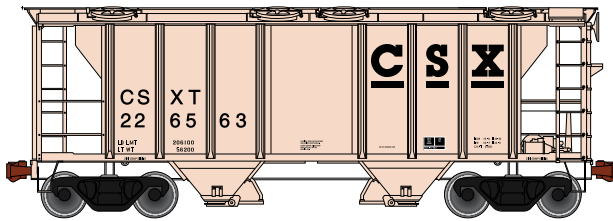

ATLAS N TRAINMAN® PS-2 COVERED HOPPER

On-Line Ordering: <http://shop.atlasrr.com/d-233-dec-2015-n-scale-pre-orders.aspx>

On-Line Information: www.atlastrainman.com/NFreight/tmmps2.htm

SURPRISE ANNOUNCEMENT!

CSX*