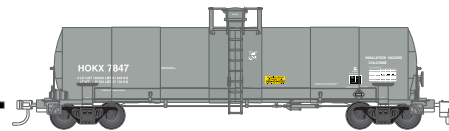

Dow Chemical†

Dana Railcare

ACFX (ARIL Repaint)

E.I. Dupont

General American

Occidental (7800-series)

FEATURES:

- Scale handrails
- Metal safety bars, tank fittings and safety placards
- Accurate painting and printing
- Separately-applied details
- Die-cast stirrups
- 100 ton roller-bearing trucks with rotating bearing caps
- Minimum diameter curve: 0-45 (3-Rail)
- Minimum radius curve: 24" (2-Rail)