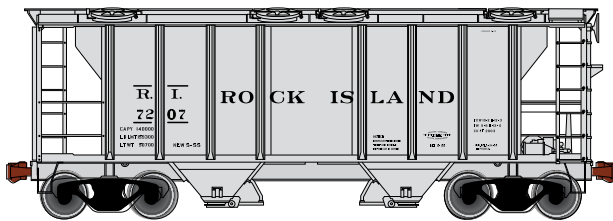

Rock Island