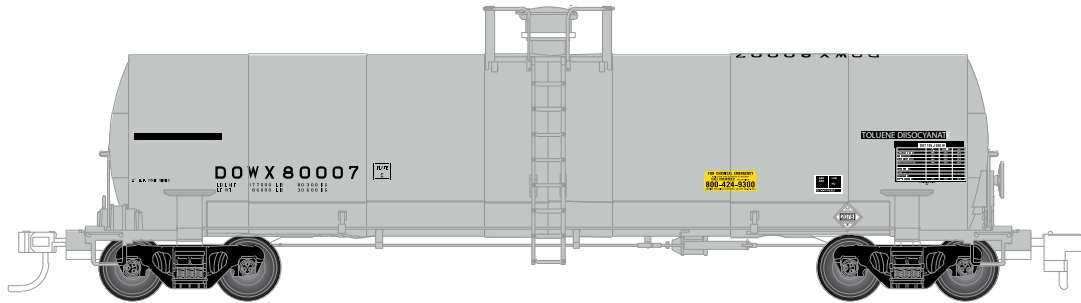

ATLAS O MASTER 17,360 GALLON CHLORINE TANK CAR

On-Line Ordering: <http://shop.atlasrr.com/d-231-dec-2015-o-scale-pre-orders.aspx>

On-Line Information: www.atlaso.com/o17360tank4.htm

Dow Chemical†