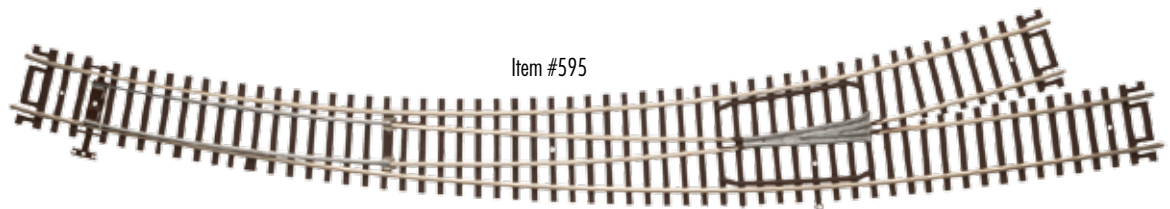

PRE-ORDER ANNOUNCEMENTS - DECEMBER 2015

GUARANTEED PRE-ORDER DUE DATE: FRIDAY JANUARY 8th, 2016

Customer Name:	Customer #:	Contact:
Phone #:	PO #:	Date:

HO CODE 83 CUSTOMLINE® CURVED TURNOUTS - NEW!

On-Line Ordering: <http://shop.atlasrr.com/d-232-dec-2015-ho-scale-pre-orders.aspx>

On-Line Information: www.atlasrr.com/Trackmisc/hocode83curvedturnout.htm

ESTIMATED ARRIVAL: 1st Quarter 2016

ORDER IN PIECES	ITEM#	DESCRIPTION	MSRP / UNIT
NEW!			
	595	HO Code 83 Customline® Curved Turnout - Left	$24.95
	596	HO Code 83 Customline® Curved Turnout - Right	$24.95
TOTAL PIECES ORDERED			

One of the most highly-requested pieces of track is about to make its way to the market in the form of the Atlas Code 83 Curve Turnout. This turnout features nickel silver rail and fine, brown plastic ties like the rest of our Code 83 lineup.

As a Customline® Mark IV turnout, each can be set up as a remote or manual switch depending on which switch machine is added by the modeler. Each turnout will have die-cast points and an isolated, die-cast frog with a power contact to optionally energize the frog and prevent loss of power when a locomotive is passing through.

The outside radius of the turnout is listed at 30"; the inside radius is 22".

Item #595

Atlas **GUARANTEES** pre-orders if placed by **FRIDAY, JANUARY 8th, 2016**. Orders placed after the guarantee date are accepted but subject to availability.

Order From Your Authorized Atlas Dealer Today!

Atlas Model Railroad Co., Inc. • 378 Florence Ave., Hillside, NJ 07205 • USA • ph: 908-687-0880 • fax: 908-687-8857 / 908-851-2550 • www.atlasrr.com • www.atlaso.com