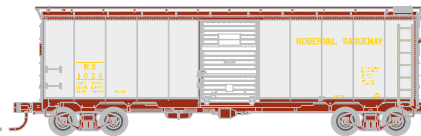

Roberval Saguenay