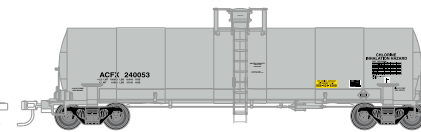

ACFX (ARIL Repaint)