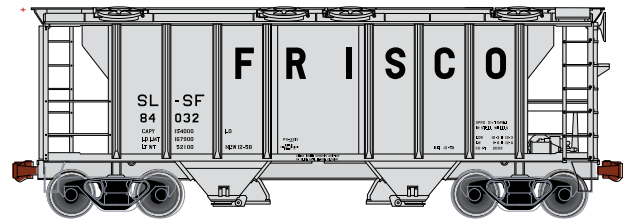

ATLAS N TRAINMAN® PS-2 COVERED HOPPER

On-Line Ordering: <http://shop.atlasrr.com/d-233-dec-2015-n-scale-pre-orders.aspx>

On-Line Information: www.atlastrainman.com/NFreight/tmmps2.htm

SURPRISE ANNOUNCEMENT!

Frisco

FEATURES:

- 50-ton friction bearing or 70-ton roller bearing(where appropriate by road name)
- Intricate brake detail
- Accumate® couplers
- Fine painting and printing

*CSX Licensed Product

NEW PAINT SCHEMES & ROAD NUMBERS!

Atlas **GUARANTEES** pre-orders if placed by **FRIDAY, JANUARY 8th, 2016**. Orders placed after the guarantee date are accepted but subject to availability.

Order From Your Authorized Atlas Dealer Today!