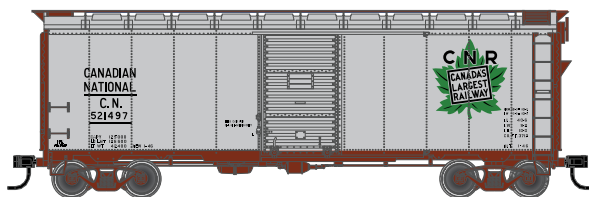

Join Today! Download your application at www.atlasrr.com/club.htm or www.atlaso.com/club.htm

2016 Club Cars Available with Deluxe and Combo Memberships

Atlas Master® O 1937 AAR single Door Box Car – Canadian National #521497