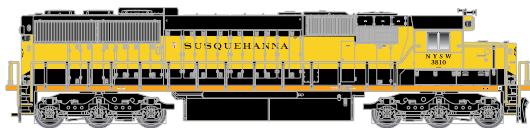

ATLAS N MASTER SD60/60M LOCOMOTIVE

On-Line Ordering: <http://shop.atlasrr.com/d-233-dec-2015-n-scale-pre-orders.aspx>

On-Line Information: www.atlasrr.com/NLoco/nsd5060s5.htm

Susquehanna