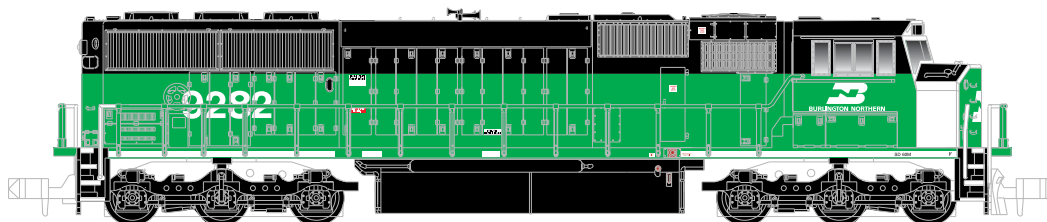

ARRIVING TRACK ...pg. 24-25	ARRIVING DATE
HO CODE 100 TRACK	December 2015
HO CODE 83 TRACK	December 2015
HO TRUE-TRACK	December 2015
N CODE 55 TRACK	December 2015
N CODE 80 TRACK	December 2015
O 3-RAIL TRACK	December 2015
O 2-RAIL TRACK	December 2015

ARRIVING LOCOS/FREIGHT ...pgs. 26-28	ARRIVING DATE
HO LOCOMOTIVES	December 2015
HO FREIGHT CARS	December 2015
N LOCOMOTIVES.....	December 2015
N FREIGHT CARS.....	December 2015
O FREIGHT CARS.....	December 2015

N Master SD60/60M Locomotive

Order From Your Authorized Atlas Dealer Today!

Atlas Model Railroad Co., Inc. • 378 Florence Ave., Hillside, NJ 07205 • USA • www.atlasrr.com • www.atlaso.com