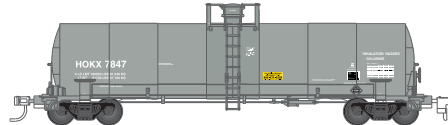

ATLAS HO MASTER 17,360 GALLON CHLORINE TANK CAR

On-Line Ordering: <http://shop.atlasrr.com/d-232-dec-2015-ho-scale-pre-orders.aspx>

Occidental (7800-series)

On-Line Information: www.atlasrr.com/HOFreight/ho173tank5.htm

ESTIMATED ARRIVAL: 3rd Quarter 2016

FEATURED IN: Atlas All Scales Catalog – July - December 2015, p. 26

ORDER IN PIECES	ITEM#	DESCRIPTION	MSRP/UNIT
	20 003 440	Undecorated	$34.95
NEW PAINT SCHEMES			
	20 003 441	ACFX (ARIL Repaint) 240021	$39.95
	20 003 442	ACFX (ARIL Repaint) 240053	$39.95
	20 003 443	ACFX (ARIL Repaint) 240084	$39.95
	20 003 444	Dana Railcare 817080	$39.95
	20 003 445	Dana Railcare 817084	$39.95
	20 003 446	Dana Railcare 817098	$39.95
	20 003 447	Dow Chemical 80000	$39.95
	20 003 448	Dow Chemical 80007	$39.95
	20 003 449	Dow Chemical 80010	$39.95
	20 003 450	E.I.Dupont 17313	$39.95
	20 003 451	E.I.Dupont 17322	$39.95
	20 003 452	E.I.Dupont 17351	$39.95
NEW ROAD NUMBERS			
	20 003 453	General American 58957	$39.95
	20 003 454	General American 58987	$39.95
	20 003 455	General American 58981	$39.95
NEW PAINT SCHEMES			
	20 003 456	Occidental (7800-series) 7841	$39.95
	20 003 457	Occidental (7800-series) 7847	$39.95
	20 003 458	Occidental (7800-series) 7876	$39.95
	20 003 482	CIT Group (TTC Conversion) 16118	$39.95
	20 003 483	CIT Group (TTC Conversion) 16123	$39.95
	20 003 484	CIT Group (TTC Conversion) 16137	$39.95
TOTAL PIECES ORDERED			

Atlas **GUARANTEES** pre-orders if placed by **FRIDAY, JANUARY 8th, 2016**. Orders placed after the guarantee date are accepted but subject to availability.

Order From Your Authorized Atlas Dealer Today!

Atlas Model Railroad Co., Inc. • 378 Florence Ave., Hillside, NJ 07205 • USA • ph: 908-687-0880 • fax: 908-687-8857 / 908-851-2550 • www.atlasrr.com • www.atlaso.com