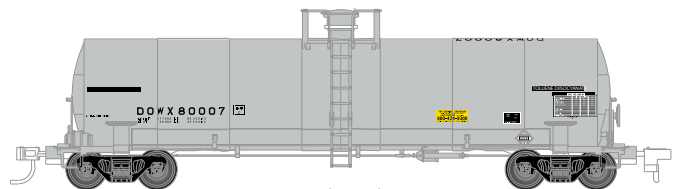

Dow Chemical †