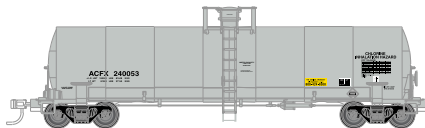

Dow Chemical †

Dana Railcare

ACFX (ARIL Repaint)

E.I. Dupont

General American

Occidental (7800-series)

FEATURES:

- Separately-applied brake detail
- Finely molded handrails
- Tank fittings, safety placards and metal safety bars
- 100-ton roller-bearing trucks with AccuMate[®] couplers
- Accurate painting and lettering