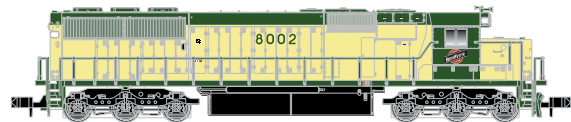

Chicago & North Western