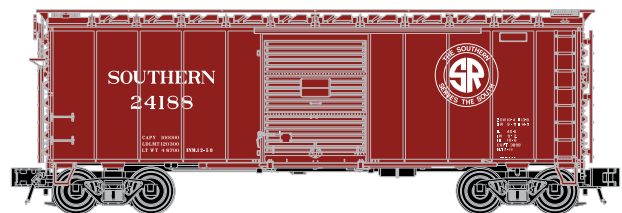

U. S. Air Force

CP Rail

New York Central* "Pacemaker"

Rutland

Santa Fe "Grand Canyon"

Southern

FEATURES:

- Accurate painting & lettering
- See-through roof walks
- Separately applied roof walks, ladder, brake wheel & brake lines
- Metal couplers and sprung die-cast trucks
- True scale dimensions with accurate details
- Weighted, detailed underframes
- 2-rail cars feature scale wheels and body mounted scale couplers
- Minimum diameter curve: 0-31 (3-Rail)
- Minimum radius curve: 24" (2-Rail)