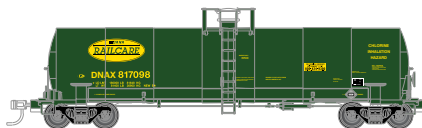

Dow Chemical †

Dana Railcare

ACFX (ARIL Repaint)

E.I. Dupont

General American

Occidental (7800-series)

FEATURES:

- Separately-applied brake detail
- Finely molded handrails
- Tank fittings, safety placards and metal safety bars
- 100-ton roller-bearing trucks with AccuMate[®] couplers
- Accurate painting and lettering