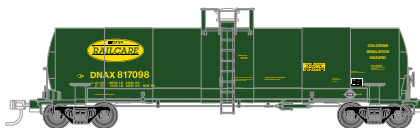

Dana Railcare