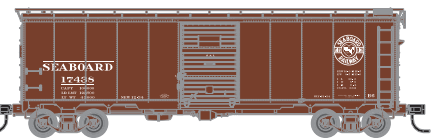

Seaboard (1934-37 Paint)*

FEATURES:

- Accurate painting and printing
- Friction-bearing trucks
- AccuMate® couplers

*CSX Licensed Product

++ Road numbers 36984 & 36985 are alternate history paint schemes