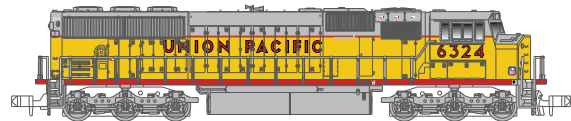

Union Pacific