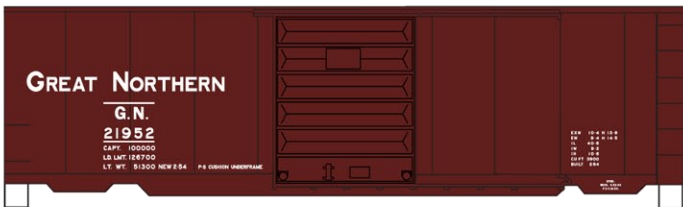

#6528 Norfolk Southern Pullman Standard 3-Bay Covered Hopper \$19.98 Retail

#5825 Southern Railway 50' Plug Door Welded Steel Boxcar \$17.98 Retail

#1304 Canadian Pacific 36' Double Sheath Wood Boxcar \$17.98 Retail

#2108 Illinois Terminal ACF Covered Hopper \$18.98 Retail

#2819 Central Vermont Panel-Side Twin Hopper \$16.98 Retail

#8522 Morrell 40' Plug Door Steel Reefer \$18.98 Retail

#3455 Great Northern 40' PS-1 Steel Boxcar \$17.98 Retail

#8089 Reading 3-Car Set USA Twin Hoppers \$49.98 Retail

#52041 Pennsylvania 50' Double Door Riveted Steel Boxcar \$17.98 Retail

#1703 New Haven 36' Double Sheath Wood Boxcar \$17.98 Retail

Data Only (1940's)

#1397 (Metal Ends)

#1797 (Wood Ends)

36' Double Sheath Wood

Boxcar \$17.98 Retail

Reading Singles Available

#25093 \$16.98 Each Retail