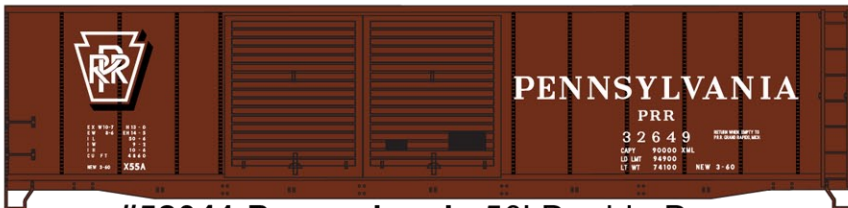

#6528 Norfolk Southern Pullman Standard 3-Bay Covered Hopper \$19.98 Retail

#5825 Southern Railway 50' Plug Door Welded Steel Boxcar \$17.98 Retail

#1304 Canadian Pacific 36' Double Sheath Wood Boxcar \$17.98 Retail

#2108 Illinois Terminal ACF Covered Hopper \$18.98 Retail

#2819 Central Vermont Panel-Side Twin Hopper \$16.98 Retail

#8522 Morrell 40' Plug Door Steel Reefer \$18.98 Retail

#3455 Great Northern 40' PS-1 Steel Boxcar \$17.98 Retail

#8089 Reading 3-Car Set USA Twin Hoppers \$49.98 Retail

#52041 Pennsylvania 50' Double Door Riveted Steel Boxcar \$17.98 Retail

#1703 New Haven 36' Double Sheath Wood Boxcar \$17.98 Retail

Data Only (1940's)