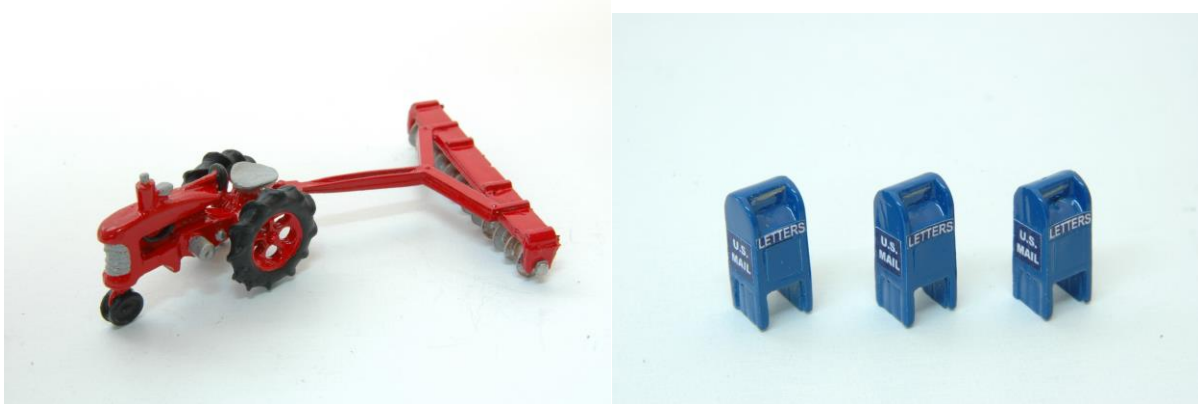

JL Innovative Design Purchased the HO Line of Selly Finishing Touches Cast Metal Details

Qty	Item	Description	MSRP
	JLI335	HO Rail Car Stops w/Derail-Detail Set (12)	\$12.95
	JLI342	HO Main Street Scene Detail Set (19)	\$11.95
	JLI343	HO Tractor & 12 bottom Disc Harrow (2)	\$6.98
	JLI344	HO Compressor Trailer Kit w/ Barricades	\$4.98
	JLI446	HO Custom Tire Tub/Press (2)	\$7.49
	JLI448	HO Custom Rotten Boat (Painted-Rusted) (1)	\$7.49
	JLI710	HO Custom U.S. Mail Street Box Pre-1955 Green (3)	\$6.98
	JLI711	HO Custom U.S. Mail Street Box Pre-1955 Blue (3)	\$6.98
Qty	Item	Description	MSRP
	DRP113	HO Fire Hose on Rack (3)	\$3.95
	DRP142	HO 2 Wheel Hand Cart (4)	\$3.50
	DRP143	HO Fire Hydrants (10)	\$3.50
	DRP146	HO 55 Gallon Drums (10)	\$3.95
	DRP147	HO Wood Flour Barrels (10)	\$3.95
	DRP148	HO Square Top Scale (3)	\$3.50
	DRP149	HO Round Top Scale (3)	\$3.50
	DRP152	HO Wheel Barrow (3)	\$3.50
	DRP155	HO Stove, Hod and Shovel (3)	\$2.95
	DRP160	HO Telephone Pole Transformers (6)	\$3.50
	DRP208	HO Hayes Wheel Stops (8)	\$3.50