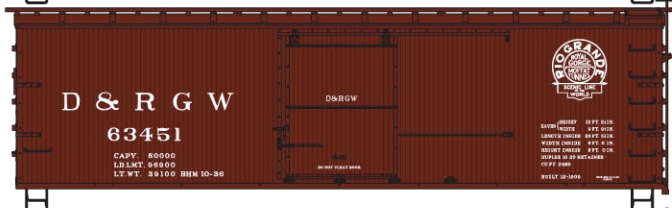

#8323 Wilson Car Lines
 40' Steel Reefer \$18.98 Retail

#3553 Lehigh & New England
 40' Steel Boxcar \$17.98 Retail

#6530 New York Central 3-Bay Pullman
 Standard Covered Hopper \$19.98 Retail

#1229 Rock Island 40' Steel Boxcars
 2-Car Set \$34.98 Retail

Rock Island Singles Available \$17.98ea.
 Green #12291 Boxcar Red #12292

#8092 Denver & Rio Grande Western
 36' Wood Boxcar 3-Car Set \$52.98 Retail

D&RGW Singles #80921 \$17.98 Retail

36' Double Sheath Wood Boxcars w/Straight Underframe in Data Only

Early Style Data Mineral Red
 • #1498 Steel Ends
 • #1898 Wood Ends

Early Style Data Oxide Red
 • #1499 Steel Ends
 • #1899 Wood Ends

\$17.98
 Each
 Retail

1940's Style Data Boxcar Red
 • #1497 Steel Ends
 • #1897 Wood Ends