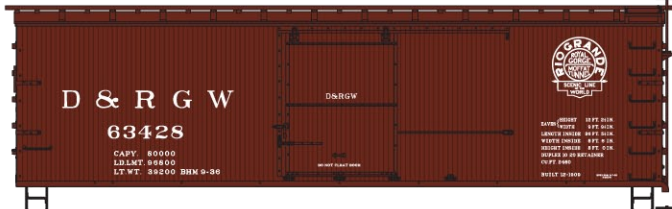

#8323 Wilson Car Lines
 40' Steel Reefer \$18.98 Retail

#3553 Lehigh & New England
 40' Steel Boxcar \$17.98 Retail

#6530 New York Central 3-Bay Pullman
 Standard Covered Hopper \$19.98 Retail

#1229 Rock Island 40' Steel Boxcars
 2-Car Set \$34.98 Retail

Rock Island Singles Available \$17.98ea.
 Green #12291 Boxcar Red #12292

#8092 Denver & Rio Grande Western
 36' Wood Boxcar 3-Car Set \$52.98 Retail

D&RGW Singles #80921 \$17.98 Retail

36' Double Sheath Wood Boxcars w/Straight Underframe in Data Only

Early Style Data Mineral Red
 • #1498 Steel Ends
 • #1898 Wood Ends

Early Style Data Oxide Red
 • #1499 Steel Ends
 • #1899 Wood Ends

\$17.98
 Each
 Retail

1940's Style Data Boxcar Red
 • #1497 Steel Ends
 • #1897 Wood Ends