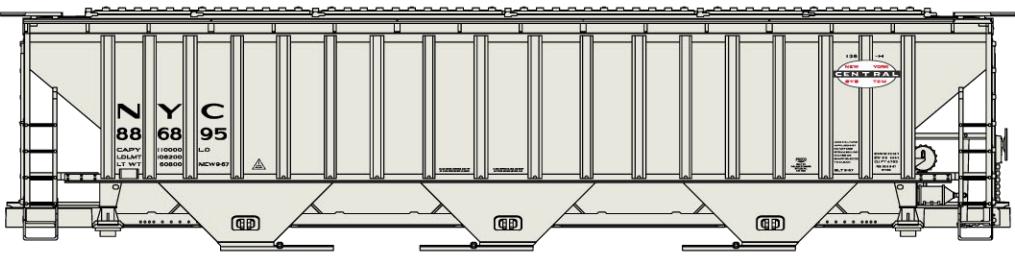

#8323 Wilson Car Lines
 40' Steel Reefer \$18.98 Retail

#3553 Lehigh & New England
 40' Steel Boxcar \$17.98 Retail

#6530 New York Central 3-Bay Pullman
 Standard Covered Hopper \$19.98 Retail

#1229 Rock Island 40' Steel Boxcars
 2-Car Set \$34.98 Retail

Rock Island Singles Available \$17.98ea.
 Green #12291 Boxcar Red #12292

#8092 Denver & Rio Grande Western
 36' Wood Boxcar 3-Car Set \$52.98 Retail

D&RGW Singles #80921 \$17.98 Retail

36' Double Sheath Wood Boxcars w/Straight Underframe in Data Only

Early Style Data Mineral Red
 • #1498 Steel Ends
 • #1898 Wood Ends

Early Style Data Oxide Red
 • #1499 Steel Ends
 • #1899 Wood Ends

\$17.98
 Each
 Retail

1940's Style Data Boxcar Red
 • #1497 Steel Ends
 • #1897 Wood Ends