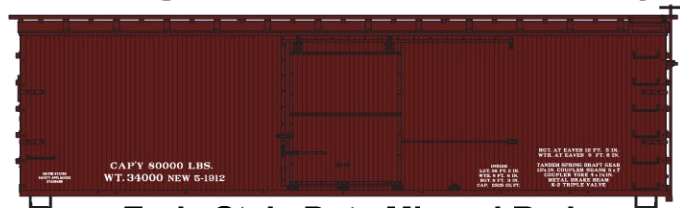

#8323 Wilson Car Lines
 40' Steel Reefer \$18.98 Retail

#3553 Lehigh & New England
 40' Steel Boxcar \$17.98 Retail

#6530 New York Central 3-Bay Pullman
 Standard Covered Hopper \$19.98 Retail

#1229 Rock Island 40' Steel Boxcars
 2-Car Set \$34.98 Retail

Rock Island Singles Available \$17.98ea.
 Green #12291 Boxcar Red #12292

#8092 Denver & Rio Grande Western
 36' Wood Boxcar 3-Car Set \$52.98 Retail

D&RGW Singles #80921 \$17.98 Retail

36' Double Sheath Wood Boxcars w/Straight Underframe in Data Only

Early Style Data Mineral Red
 • #1498 Steel Ends
 • #1898 Wood Ends

Early Style Data Oxide Red
 • #1499 Steel Ends
 • #1899 Wood Ends

\$17.98
 Each
 Retail

1940's Style Data Boxcar Red
 • #1497 Steel Ends
 • #1897 Wood Ends