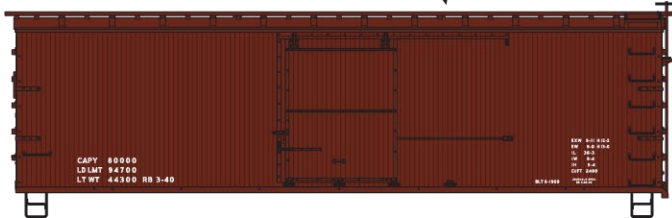

Rock Island Singles Available \$17.98ea.
 Green #12291 Boxcar Red #12292

#8092 Denver & Rio Grande Western
 36' Wood Boxcar 3-Car Set \$52.98 Retail

D&RGW Singles #80921 \$17.98 Retail

36' Double Sheath Wood Boxcars w/Straight Underframe in Data Only

Early Style Data Mineral Red
 • #1498 Steel Ends
 • #1898 Wood Ends

Early Style Data Oxide Red
 • #1499 Steel Ends
 • #1899 Wood Ends

\$17.98
 Each
 Retail

1940's Style Data Boxcar Red
 • #1497 Steel Ends
 • #1897 Wood Ends