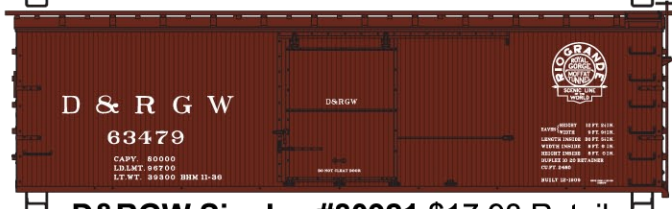

#8323 Wilson Car Lines
 40' Steel Reefer \$18.98 Retail

#3553 Lehigh & New England
 40' Steel Boxcar \$17.98 Retail

#6530 New York Central 3-Bay Pullman
 Standard Covered Hopper \$19.98 Retail

#1229 Rock Island 40' Steel Boxcars
 2-Car Set \$34.98 Retail

Rock Island Singles Available \$17.98ea.
 Green #12291 Boxcar Red #12292

#8092 Denver & Rio Grande Western
 36' Wood Boxcar 3-Car Set \$52.98 Retail

D&RGW Singles #80921 \$17.98 Retail

36' Double Sheath Wood Boxcars w/Straight Underframe in Data Only

Early Style Data Mineral Red
 • #1498 Steel Ends
 • #1898 Wood Ends

Early Style Data Oxide Red
 • #1499 Steel Ends
 • #1899 Wood Ends

\$17.98
 Each
 Retail

1940's Style Data Boxcar Red
 • #1497 Steel Ends
 • #1897 Wood Ends